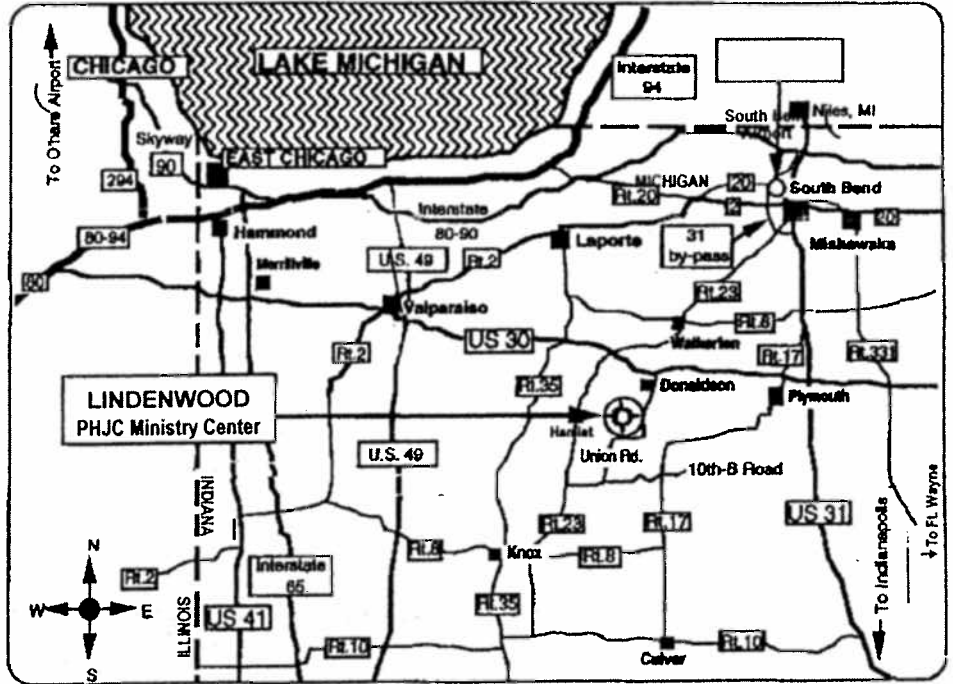

From South Bend

Follow US 31 south to US 30 westbound. Continue on US 30 for 8 miles turning south onto Union Road (marked by Ancilla College and Donaldson directional signs) for 2 miles (you will go through 3 stop signs). 1/8 mile past the third stop sign is the main entrance on your right. Follow the entrance onto the campus.

From Gary, Valparaiso, Chicago

Follow US 30 eastbound to Union Road and follow the directions above.

From Indianapolis

Follow US 31 northbound to US 30 westbound and follow the directions above.

From Fort Wayne

Take US 30 westbound to Union Road and follow the directions above.

Where You Will Be . . .

Lindenwood offices, meeting rooms and Lindenwood Bookstore are located at (2b). Bedrooms, additional meeting rooms, Villa Maria Chapel, and exercise room are located in Villa Maria (2).

Outdoor Stations of the Cross (3a) line the walk between Lake Gilbraith and Catherine Kasper Home (3).

Guest parking in Lot D next to the Lindenwood main entrance.

A Ministry of the Poor Handmaids of Jesus Christ